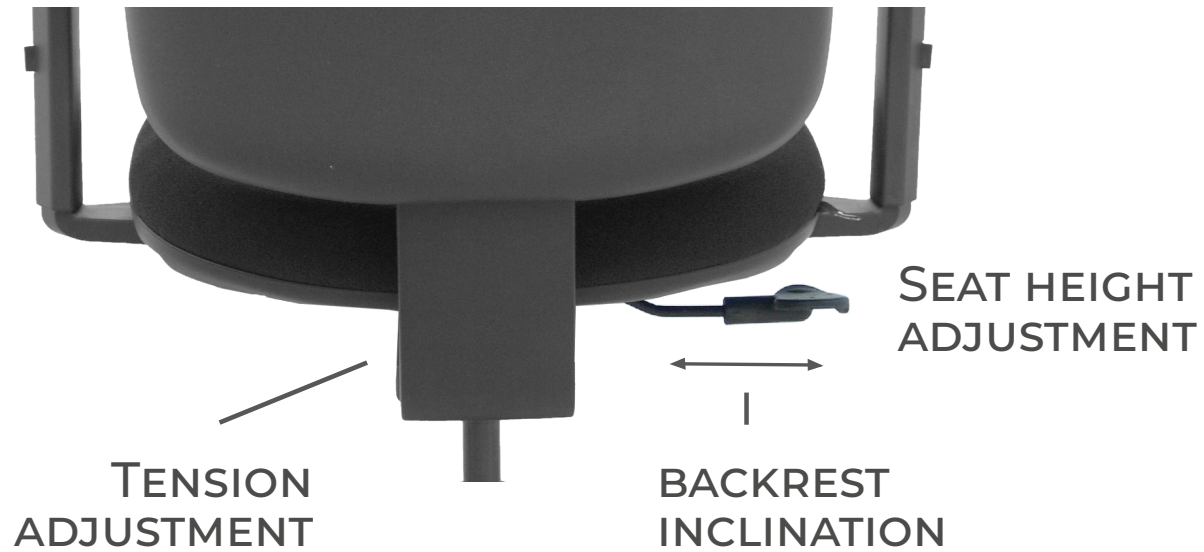

# SYNCHRO

THE BACKREST FOLLOWS THE INCLINATION OF THE SEAT IN A RATIO OF 10° TO 1°

MESH VERSION