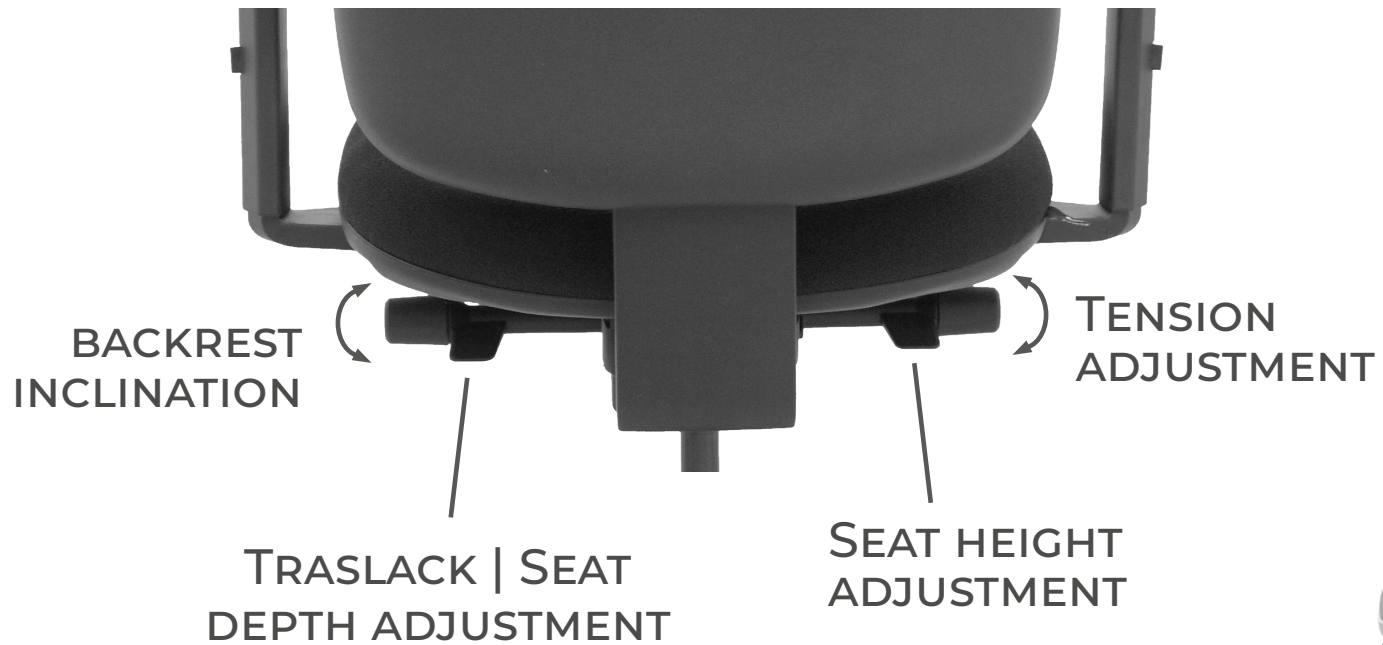

# SYNCHRO

THE BACKREST FOLLOWS THE INCLINATION OF THE SEAT IN A RATIO OF 10° TO 1°

VERSION

# TRASLACK

SYNCHRO MECHANISM + POSSIBILITY  
OF SEAT DEPTH ADJUSTMENT