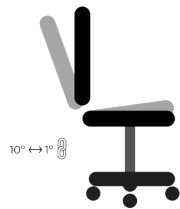

ADJUSTMENTS

INTENSIVE USE