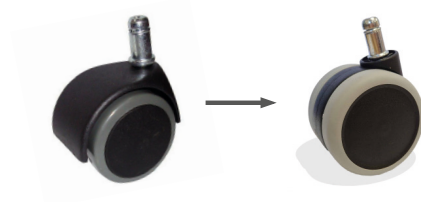

-

* Also available in XL version, maximum weight capacity 160kg and visco-elastic foam.

* XL version only available with 1D arms

CONFIGURATION ALBACETE CLASSIC

YOUR WAY

REDESIGN UPDATES

BASE

WHEELS

NEXT TO BE DISCONTINUED JANUARY 2025

VERSION

SYNCHRO

THE BACKREST FOLLOWS THE INCLINATION OF THE SEAT IN A RATIO OF 10° TO 1°

TYPES OF ARMREST

AVAILABLE

1D

2D