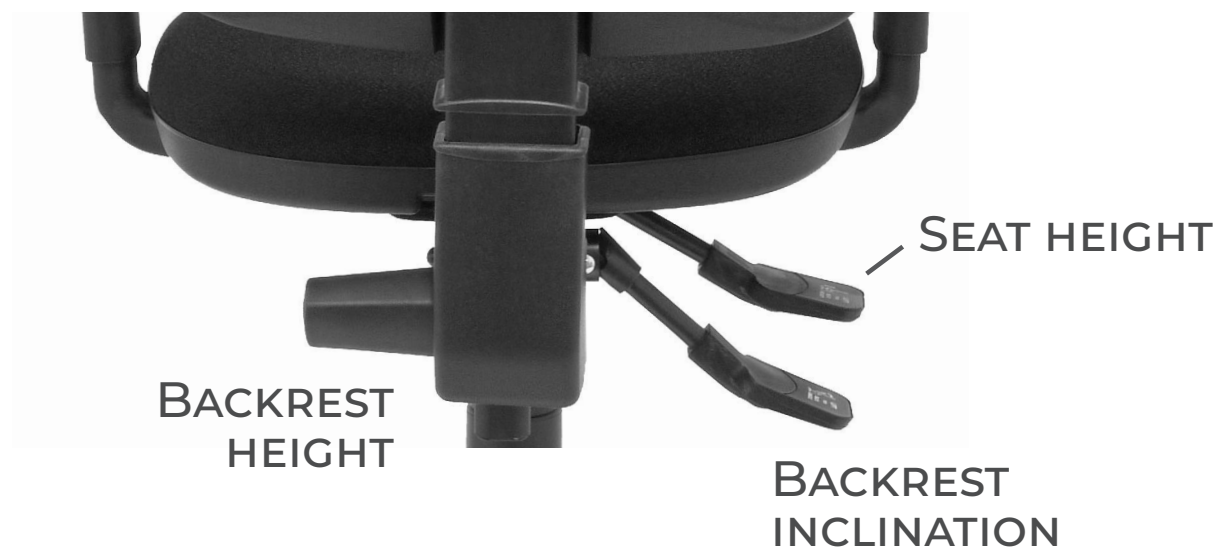

VERSION

PERMANENT CONTACT DOUBLE HANDLE

WITH THIS MECHANISM THE BACKREST OF THE CHAIR WILL
BE IN CONTACT WITH THE USER AT ALL TIMES.