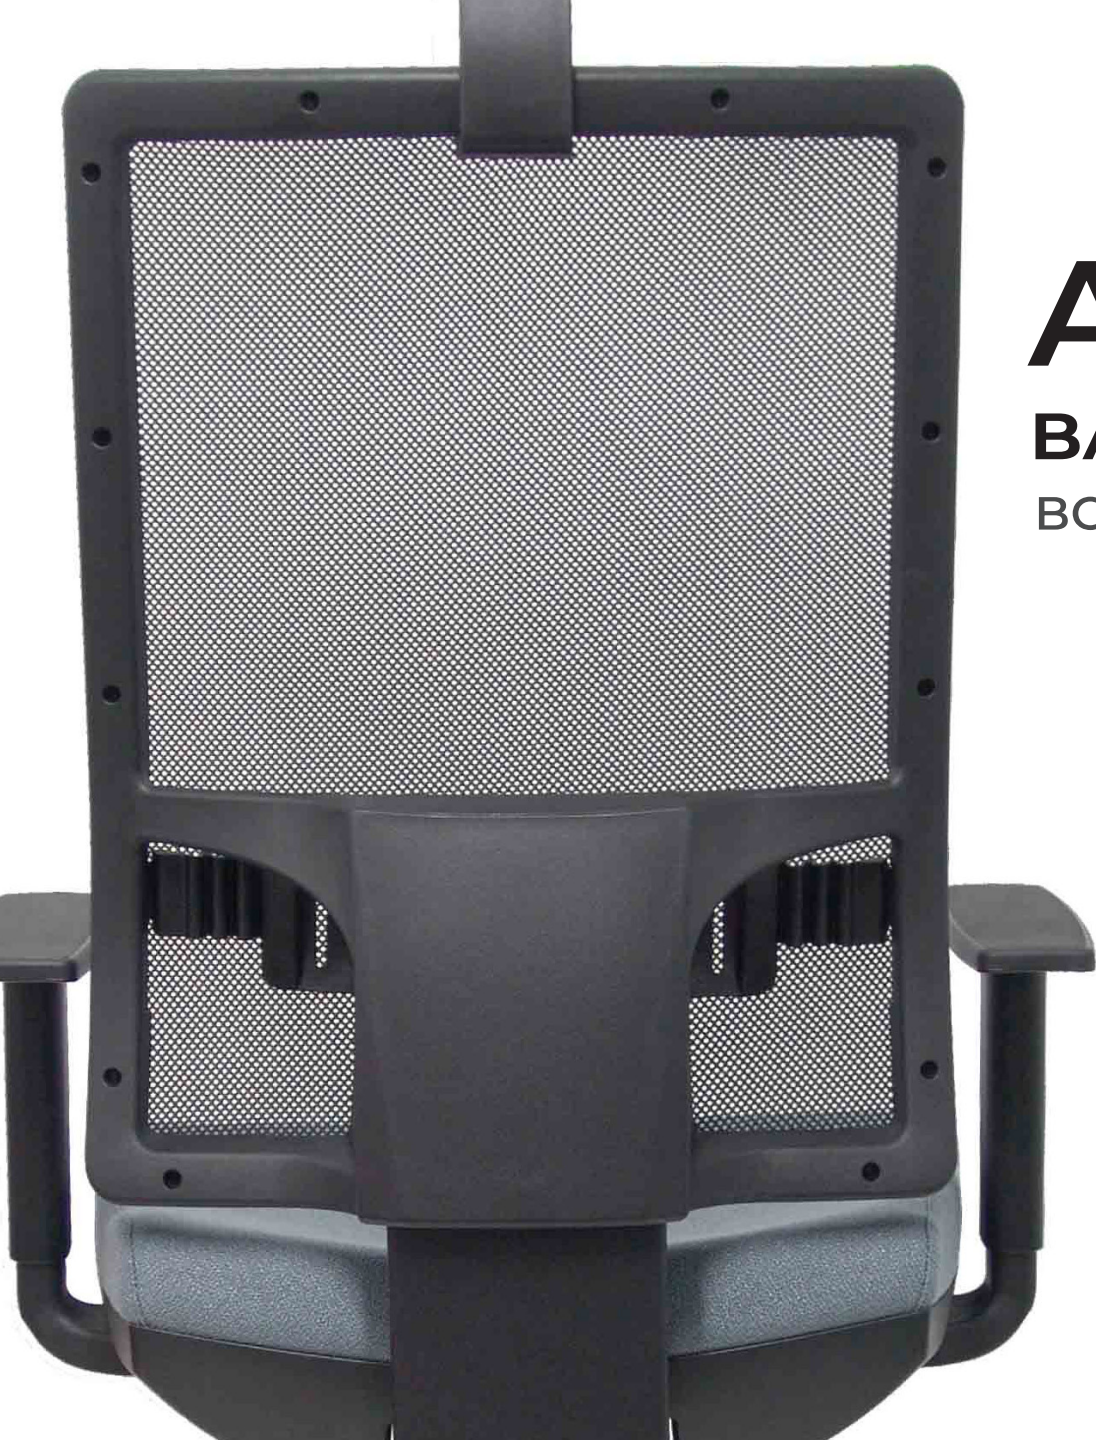

ADJUSTABLE

BACKREST AND LUMBAR SUPPORT

BOTH CAN BE ADJUSTED SEPARATELY IN HEIGHT.

INJECTED FOAM

ANATOMICALLY SHAPED SEAT