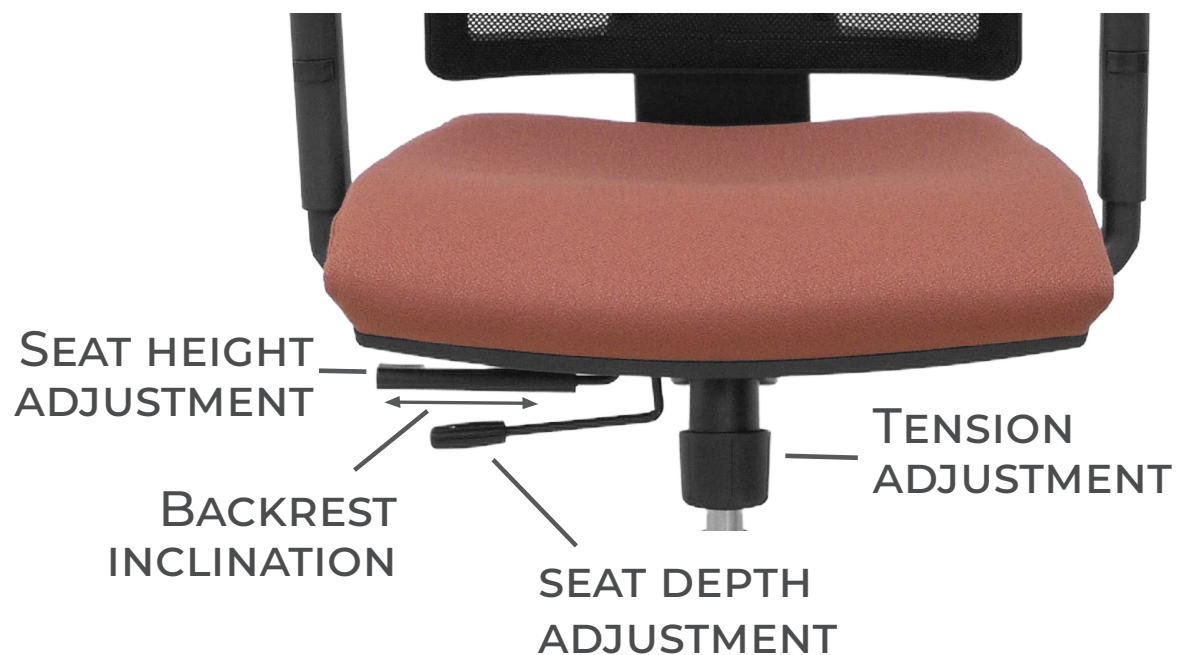

# SYNCHRO

THE BACKREST FOLLOWS THE INCLINATION OF THE SEAT IN A RATIO OF 10° TO 1°

SEAT HEIGHT  
ADJUSTMENT

TENSION  
ADJUSTMENT

BACKREST  
INCLINATION

VERSION

# TRASLACK

SYNCHRO MECHANISM + POSSIBILITY OF  
ADJUSTING THE SEAT DEPTH BY 5CM

# ADJUSTABLE

**BACKREST AND LUMBAR SUPPORT**

BOTH CAN BE ADJUSTED SEPARATELY IN HEIGHT.