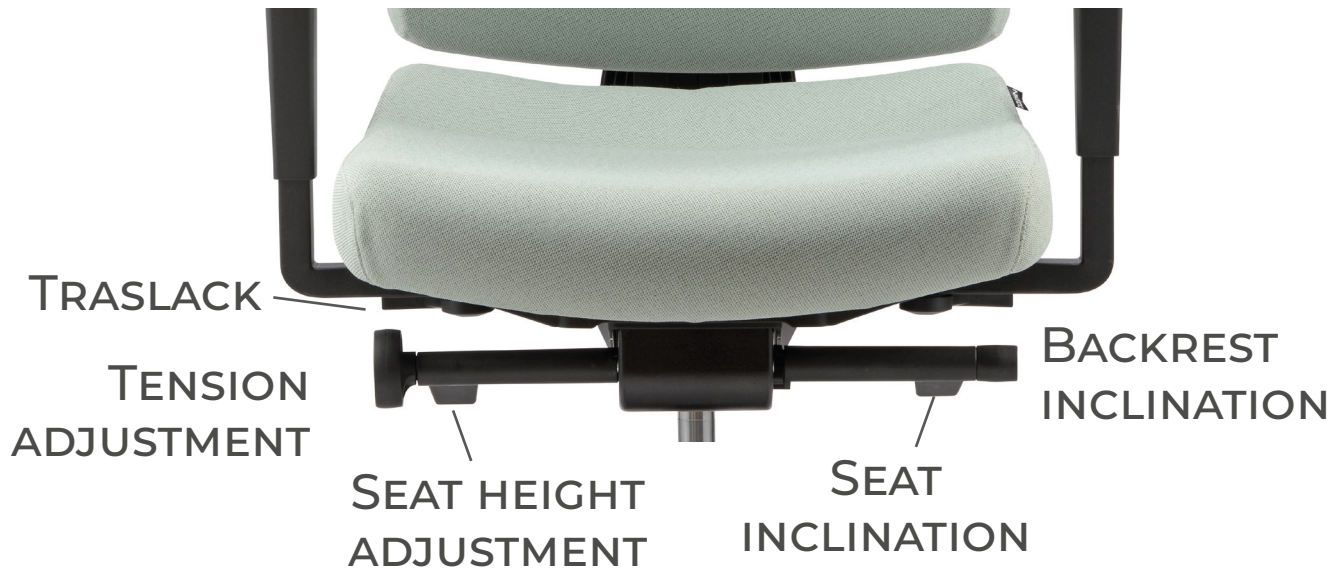

## YOUR WAY

100% RECYCLED  
FABRIC

MECHANISM		FOAM
SYNCRO		INJECTED - 68 KG/M3
TRASLACK		
LUMBAR SUPPORT	ARMRESTS	HEADREST
-	2D	-
ADJUSTABLE	3D	ADJUSTABLE 2D
	4D	

\* Structure available in black and white.

# TRASLACK

SYNCHRO MECHANISM + POSSIBILITY OF  
ADJUSTING THE SEAT DEPTH BY 6CM

**POCKET  
SPRINGS**  
SEAT

**BACKREST**  
ADJUSTABLE

**LUMBAR  
SUPPORT**  
ADJUSTABLE

**HEADREST  
2D**