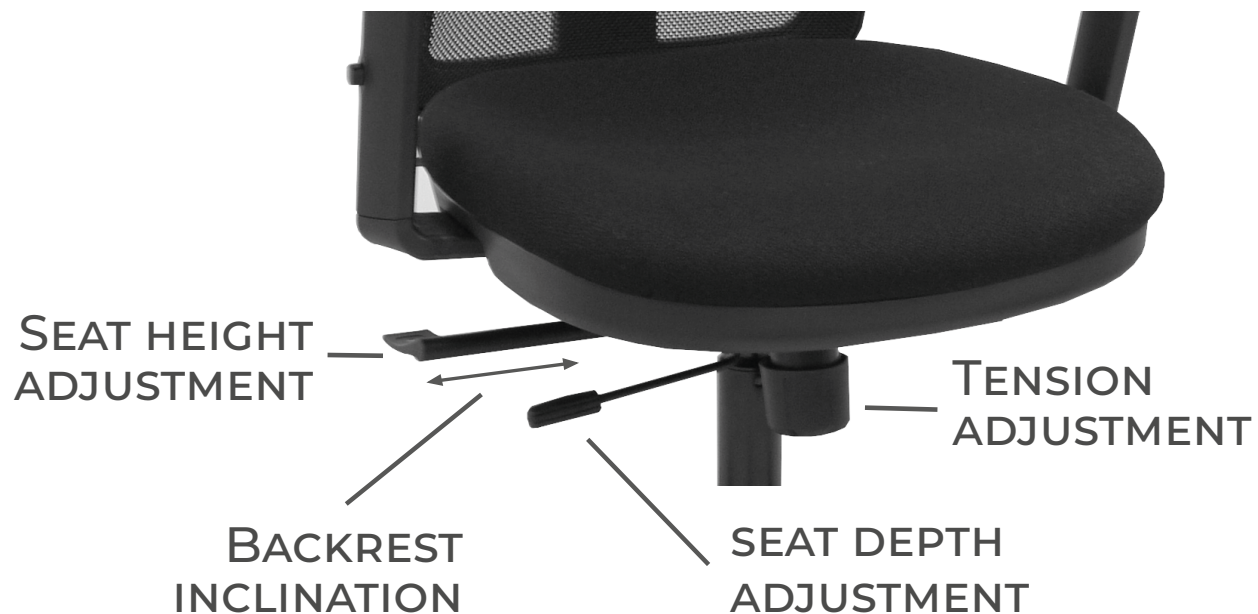

# SYNCHRO

THE BACKREST FOLLOWS THE INCLINATION OF THE SEAT IN A RATIO OF 10° TO 1°

SEAT HEIGHT  
ADJUSTMENT

TENSION  
ADJUSTMENT

BACKREST  
INCLINATION

VERSION

# TRASLACK

SYNCHRO MECHANISM + POSSIBILITY OF  
ADJUSTING THE SEAT DEPTH BY 5CM