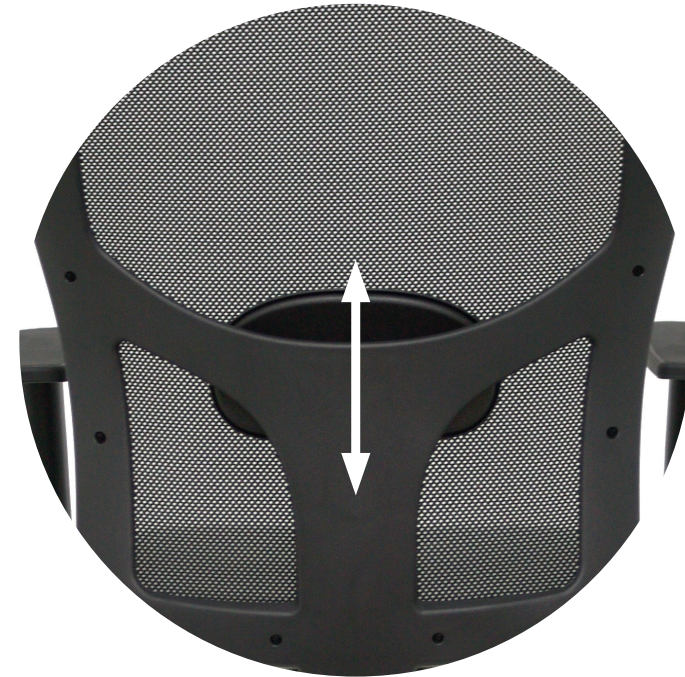

# TRASLACK

SYNCHRO MECHANISM + POSSIBILITY OF  
ADJUSTING THE SEAT DEPTH BY 5CM

# TYPES OF ARMREST

AVAILABLE

1D

2D

3D