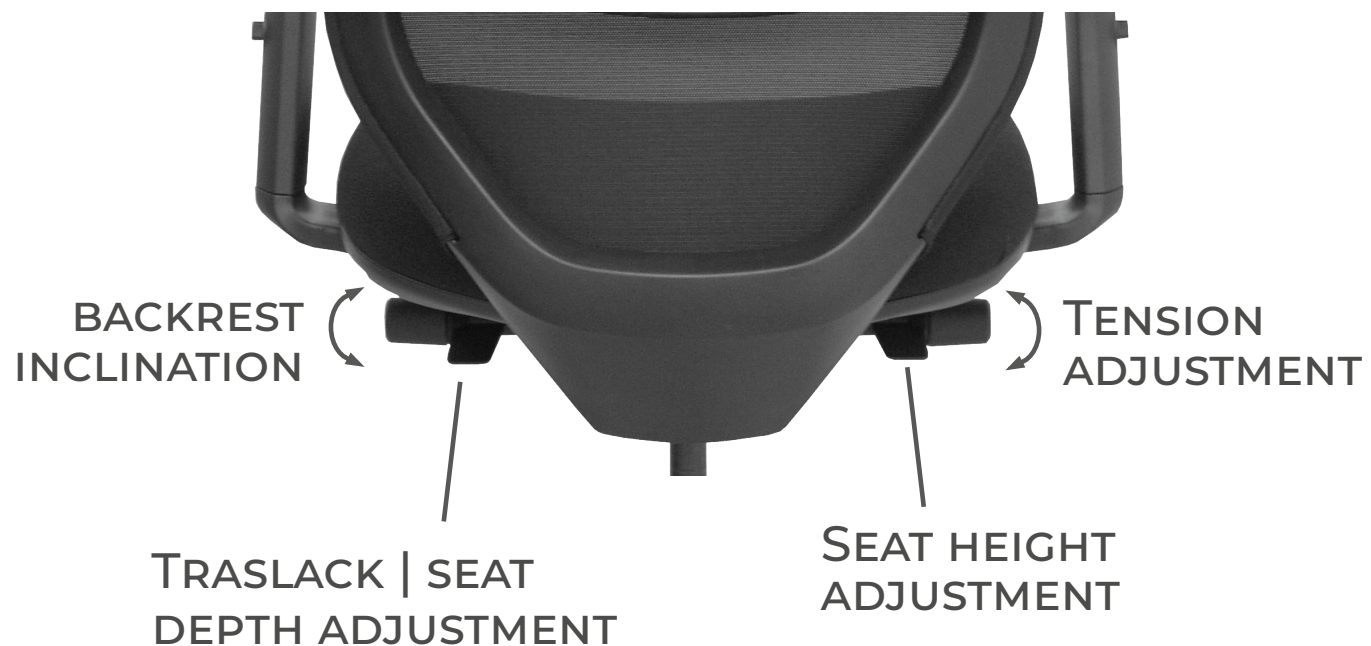

ADJUSTMENTS

INTENSIVE USE

EXTREME USE

MAXIMUM WEIGHT

COAT RACK
ACCESSORY
AVAILABLE

VERSION

SYNCHRO

THE BACKREST FOLLOWS THE INCLINATION OF THE SEAT IN A RATIO OF 10° TO 1°

VERSION

TRASLACK

SYNCHRO MECHANISM + POSSIBILITY OF SEAT DEPTH ADJUSTMENT

2D HEADREST

HEIGHT ADJUSTMENT AND
INCLINATION OSCILLATION

GAS
CLASS 4
GAS PISTON OF THE
HIGHEST QUALITY

CHAISE

ANATOMICALLY SHAPED