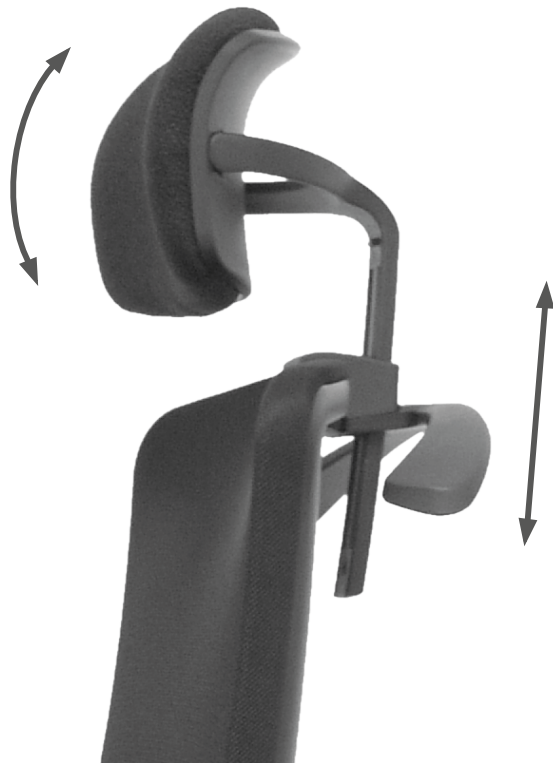

ADJUSTMENTS

INTENSIVE USE

EXTREME USE

MAXIMUM WEIGHT

COAT RACK
ACCESSORY
AVAILABLE

VERSION

SYNCHRO

THE BACKREST FOLLOWS THE INCLINATION OF THE SEAT IN A RATIO OF 10° TO 1°

VERSION

TRASLACK

SYNCHRO MECHANISM + POSSIBILITY OF SEAT DEPTH ADJUSTMENT

2D HEADREST

HEIGHT ADJUSTMENT AND
INCLINATION OSCILLATION

GAS
CLASS 4
GAS PISTON OF THE
HIGHEST QUALITY

CHAISE

ANATOMICALLY SHAPED

TYPES OF ARMREST

AVAILABLE

LUMBAR SUPPORT

ADJUSTABLE

WITH SYNCHRO MECHANISM

MARDOS

LESS ERGONOMICS

YOUR WAY

8h
INTENSIVE USE

120 kg
MAXIMUM WEIGHT

MECHANISM
ASYNCHRO

ARMRESTS
2D

BACKREST
HEIGHT ADJUSTABLE

FOAM
STANDARD - 25 KG/M³

MECHANISM
SYNCHRO

ARMRESTS
1D