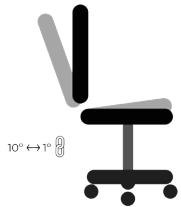

CONFIGURATIONS

OFFICE CHAIR MARDOS

YOUR WAY

MECHANISM		FOAM	
SYNCHRO		INJECTED - 50 KG/M3	
TRASLACK			
LUMBAR SUPPORT	ARMRESTS	HEADREST	
ADJUSTABLE	1D		
	2D		
	3D	ADJUSTABLE 2D	

* Available in BALI and SIMILPIEL fabric.
 * Upholstered headrest in the same colour as the seat.
 * Also available with aluminium base and white base.

ADJUSTMENTS

INTENSIVE USE

EXTREME USE

MAXIMUM WEIGHT

COAT RACK
ACCESSORY
AVAILABLE

VERSION

SYNCHRO

THE BACKREST FOLLOWS THE INCLINATION OF THE SEAT IN A RATIO OF 10° TO 1°