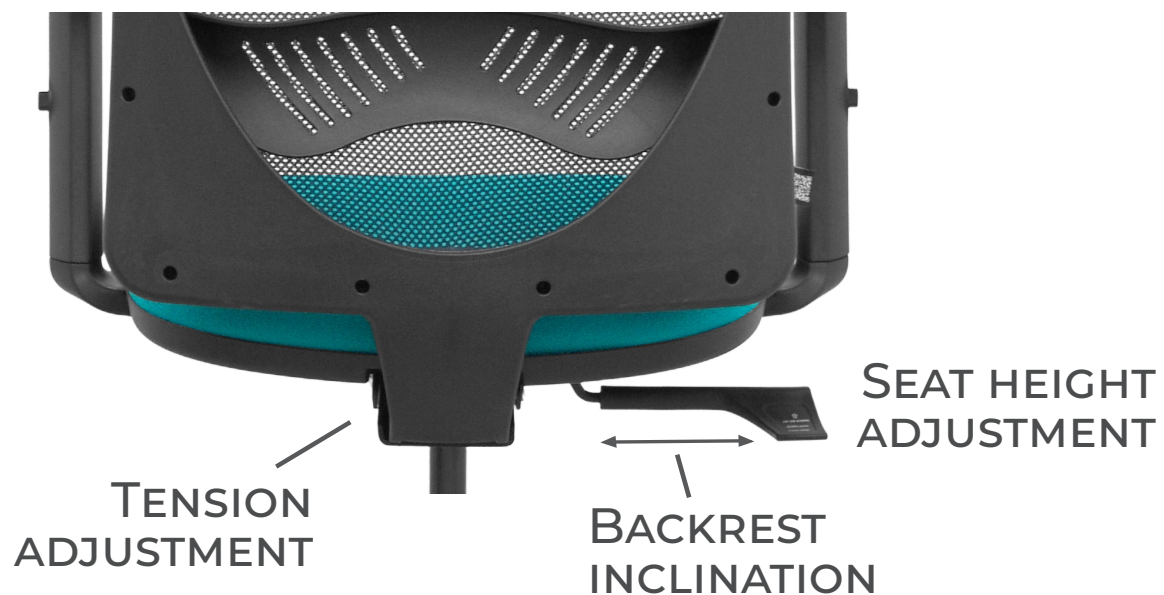

USEFUL INFORMATION

Reasons to choose it:

- Extensive configuration
- Value for money
- Breathable mesh
- More than 25 colours available.

CONFIGURATIONS

ZULEMA

YOUR WAY

MECHANISM		FOAM
SYNCHRO		STANDARD - 25 KG/M3
TRASLACK		
LUMBAR SUPPORT	ARMRESTS	HEADREST
ADJUSTABLE	1D	-
	2D	FIXED
	3D	

- * Available in BALI fabric and faux leather.
- * Mesh available in black, grey and white.
- * White arms available in 1D

VERSION

SYNCHRO

THE BACKREST FOLLOWS THE INCLINATION OF THE SEAT IN A RATIO OF 10° TO 1°

VERSION

TRASLACK

SYNCHRO MECHANISM + POSSIBILITY OF
ADJUSTING THE SEAT DEPTH BY 5CM

TYPES OF ARMREST

AVAILABLE

1D

WHITE 1D

2D